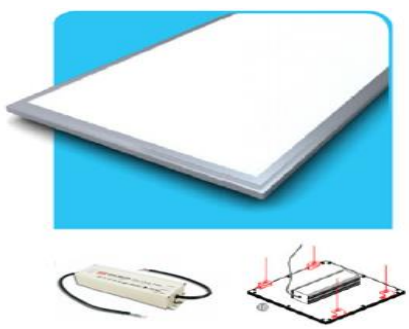

Panels **Series CPS-PL-**

Suitable Applications:
 Commercial
 Municipalities
 Warehouse
 Architectural

Wattage	40W 50W
Length	2X2 2X4
Color Temperature	4000K, 5000K
Input Voltage	AC 110 - 277 V
CRI	80

Ordering Information

Sample Part Number:		CPS-PL-2X2-40W-UL-50	Series CPS-PL-
Lengths*		Wattages / Lumens	Voltage
2X2		40W 4800L	UL 110-277 V
2X4		50W 6000L	
Options			Kelvin Temperatures
EMB	Emergency Battery Backup		40 4000K
			50 5000K